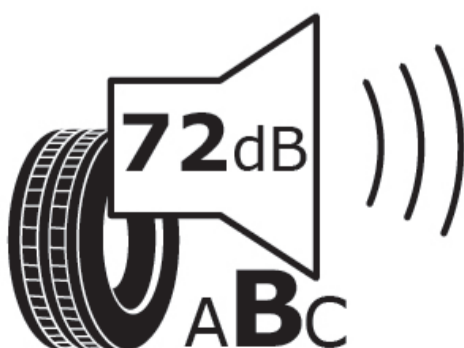

Advantex TC101

205/55R17 95W

For Europe EAN

For USA UPC

ENERG ⚡

TRIANGLE

CBPTC10120J17WFJ

205/55R17 95 W

C1

2020/740