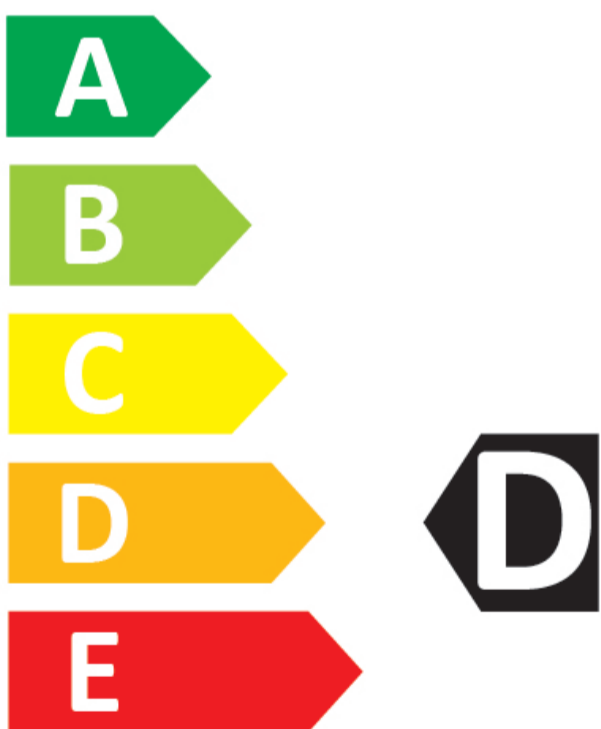

Advantex TC101

205/55R17 95W

For Europe EAN

For USA UPC

ENERG ⚡

TRIANGLE

CBPTC10120J17WFJ

205/55R17 95 W

C1

2020/740